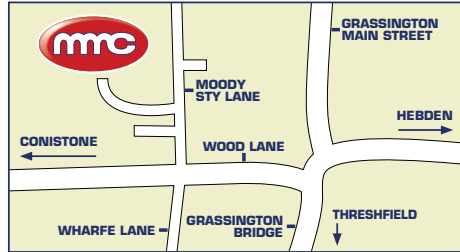

GRASSINGTON GARAGE

MIDGLEY MOTOR CARS

MOT • SERVICE • PARTS

- MOT Class 7 & 4 • Service
- Diagnostics • A/C Regas
- Wheel Alignment • Tyres
- Batteries • Exhausts

MIDGLEY MOTOR CARS

Wisp Hill Grange Farm, Moody Sty Lane BD23 5NG

Opening Times: Monday - Friday 08:30 - 17:30 and Saturday 08:30 - 12:30

Tel: **01756 753136** or email grassington@midgley.co.uk

MAXFIELDS KITCHENS & BEDROOMS

Design & Supply
of Quality Kitchens
& Bedrooms

Richard & Mary Maxfield, wishing Wharfedale a successful season